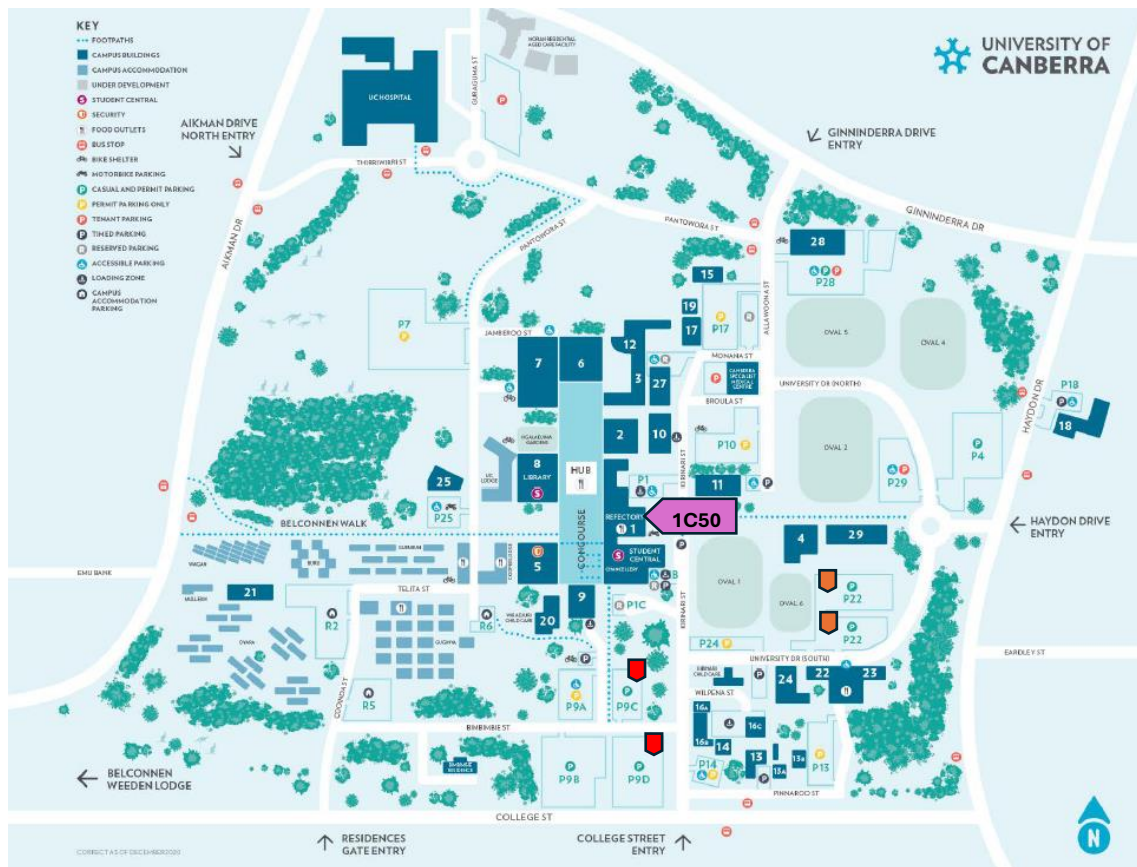

# How to get to the Clive Price Suite (1C50)

- The closest parking is available in the areas with a red marker 
- Additional parking is available in areas with an orange marker 
- To get from the parking area to the room, walk along the dotted red or orange lines
- If you are following the red line, stay on the same level of building 1 (level C, which is the top level)
- If you are following the orange line, enter building 1 and take the stairs to level C
- The Clive Price Suite (room 1C50) is in the northeast corner of the refectory atrium